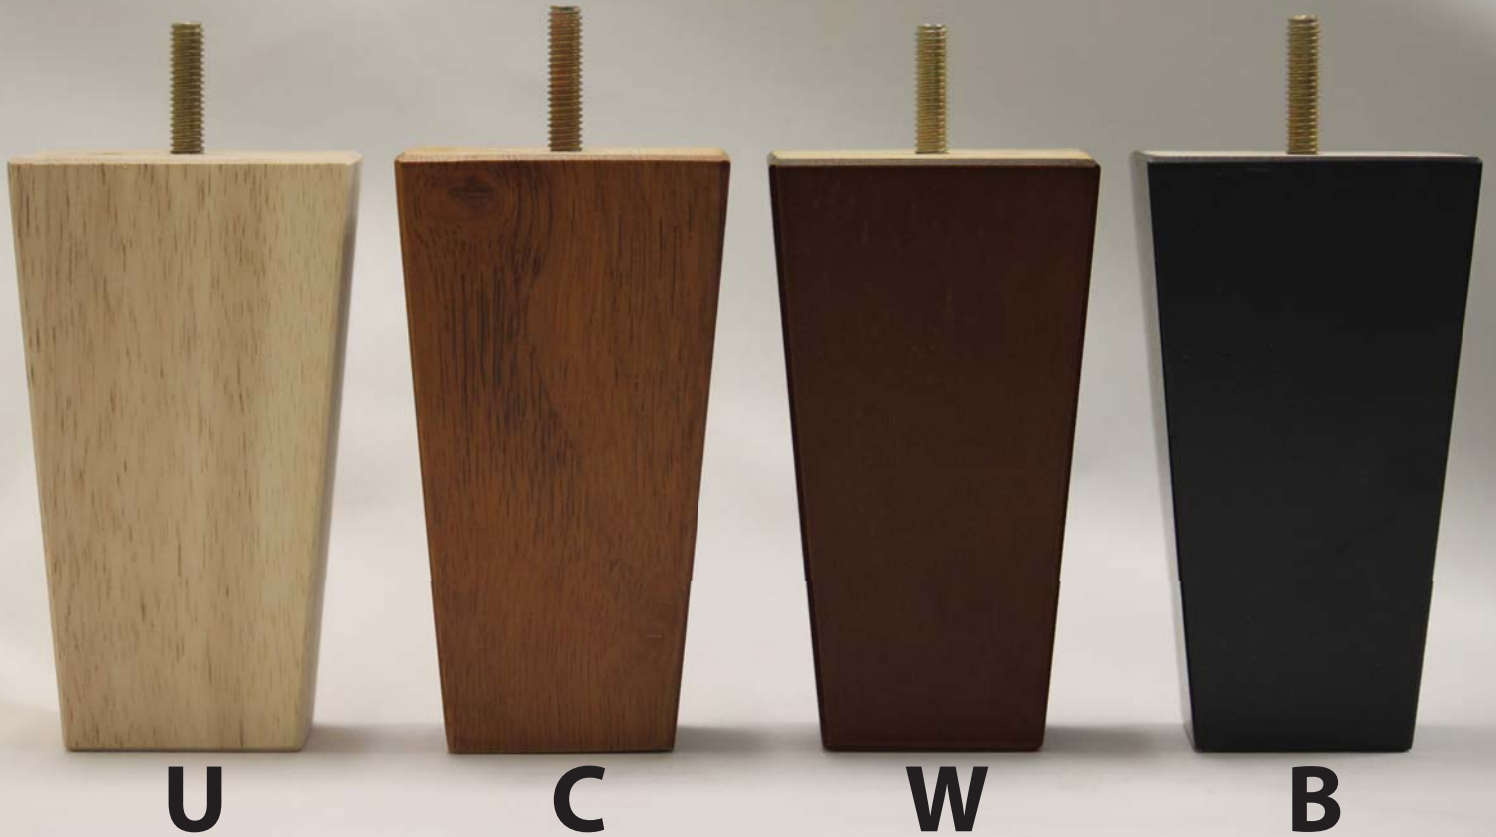

Decorative Furniture Legs

U
unfinished

C
cherry golden

W
walnut

B
black

LEGS - 2

LT3040 3.5" X (4"-2.75")
U-W

LT3042 3" X (4.5"-2.25")
U-W

LT3047 3" X (4.75"-3.75")
U-W

LT3067 3" X (6.5"-7.25")
U-W

LT3140 3.5" X (4.63"-3")
U-W

LT4030 4" X (3"-1.75")
U-W

LT4342 4.25" X (4.5"-3.25")
U-W

LT4537 4.5" X (3.75"-1.875")
U-W

LT4540 4.5" X (4"-1.25")
U-C-W