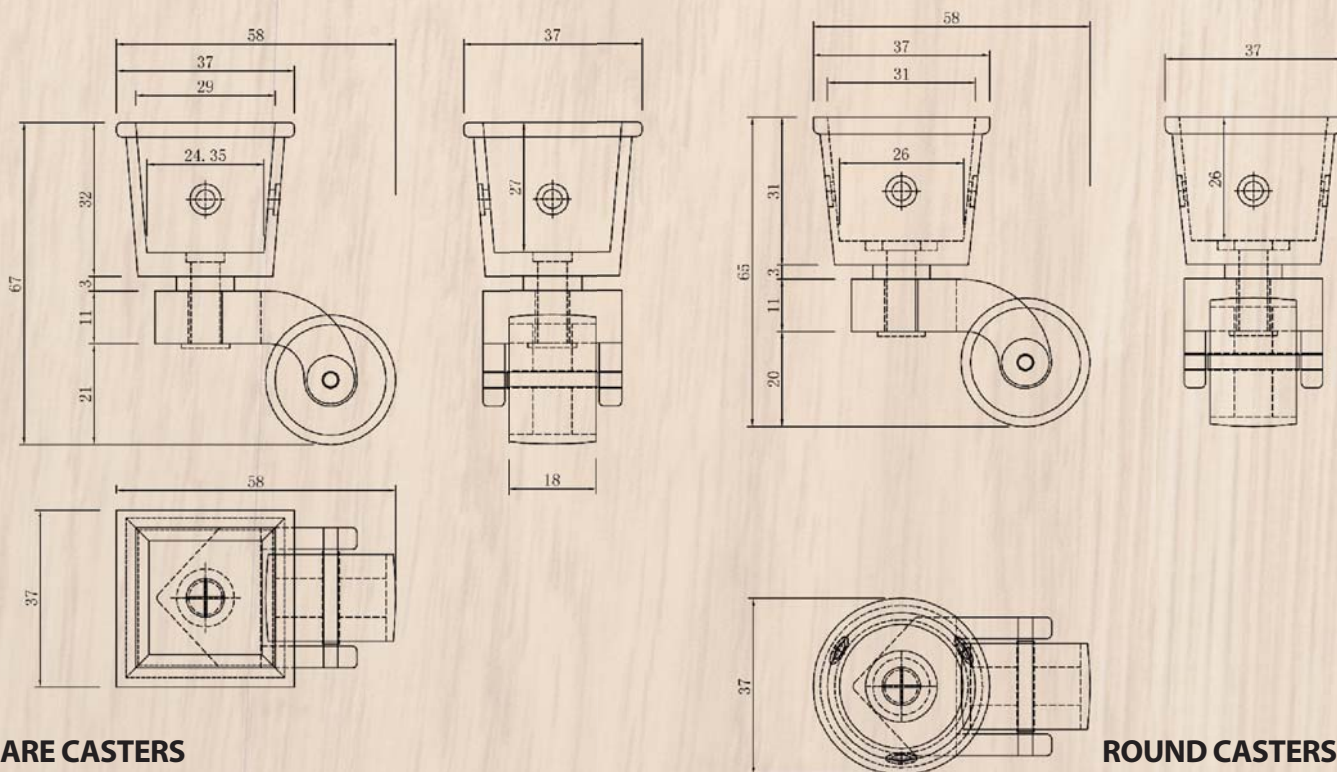

LR7014A NICKEL
7" X (1.35"-1.35")

LR5019B BRUSHED
5" X -1.875" DIAM

LEGS - 12

LWZ1N 2 5/8" W/1"
BRUSHED NICKEL WHEEL

LWX1N
BRUSHED NICKEL W/ SCREWS

LWX1B
BRUSHED BRASS W/ SCREWS

LWZ1B 2 5/8" W/1"
BRUSHED BRASS WHEEL

LWZ2N 2" 5/8" W/1"
BRUSHED NICKEL WHEEL

LWX2N
BRUSHED NICKEL W/SCREWS

LWX2B
BRUSHED BRASS W/SCREWS

LWZ2B 2" 5/8" W/1"
BRUSHED BRASS WHEEL

Specifications for casters are in millimeters

SQUARE CASTERS

ROUND CASTERS